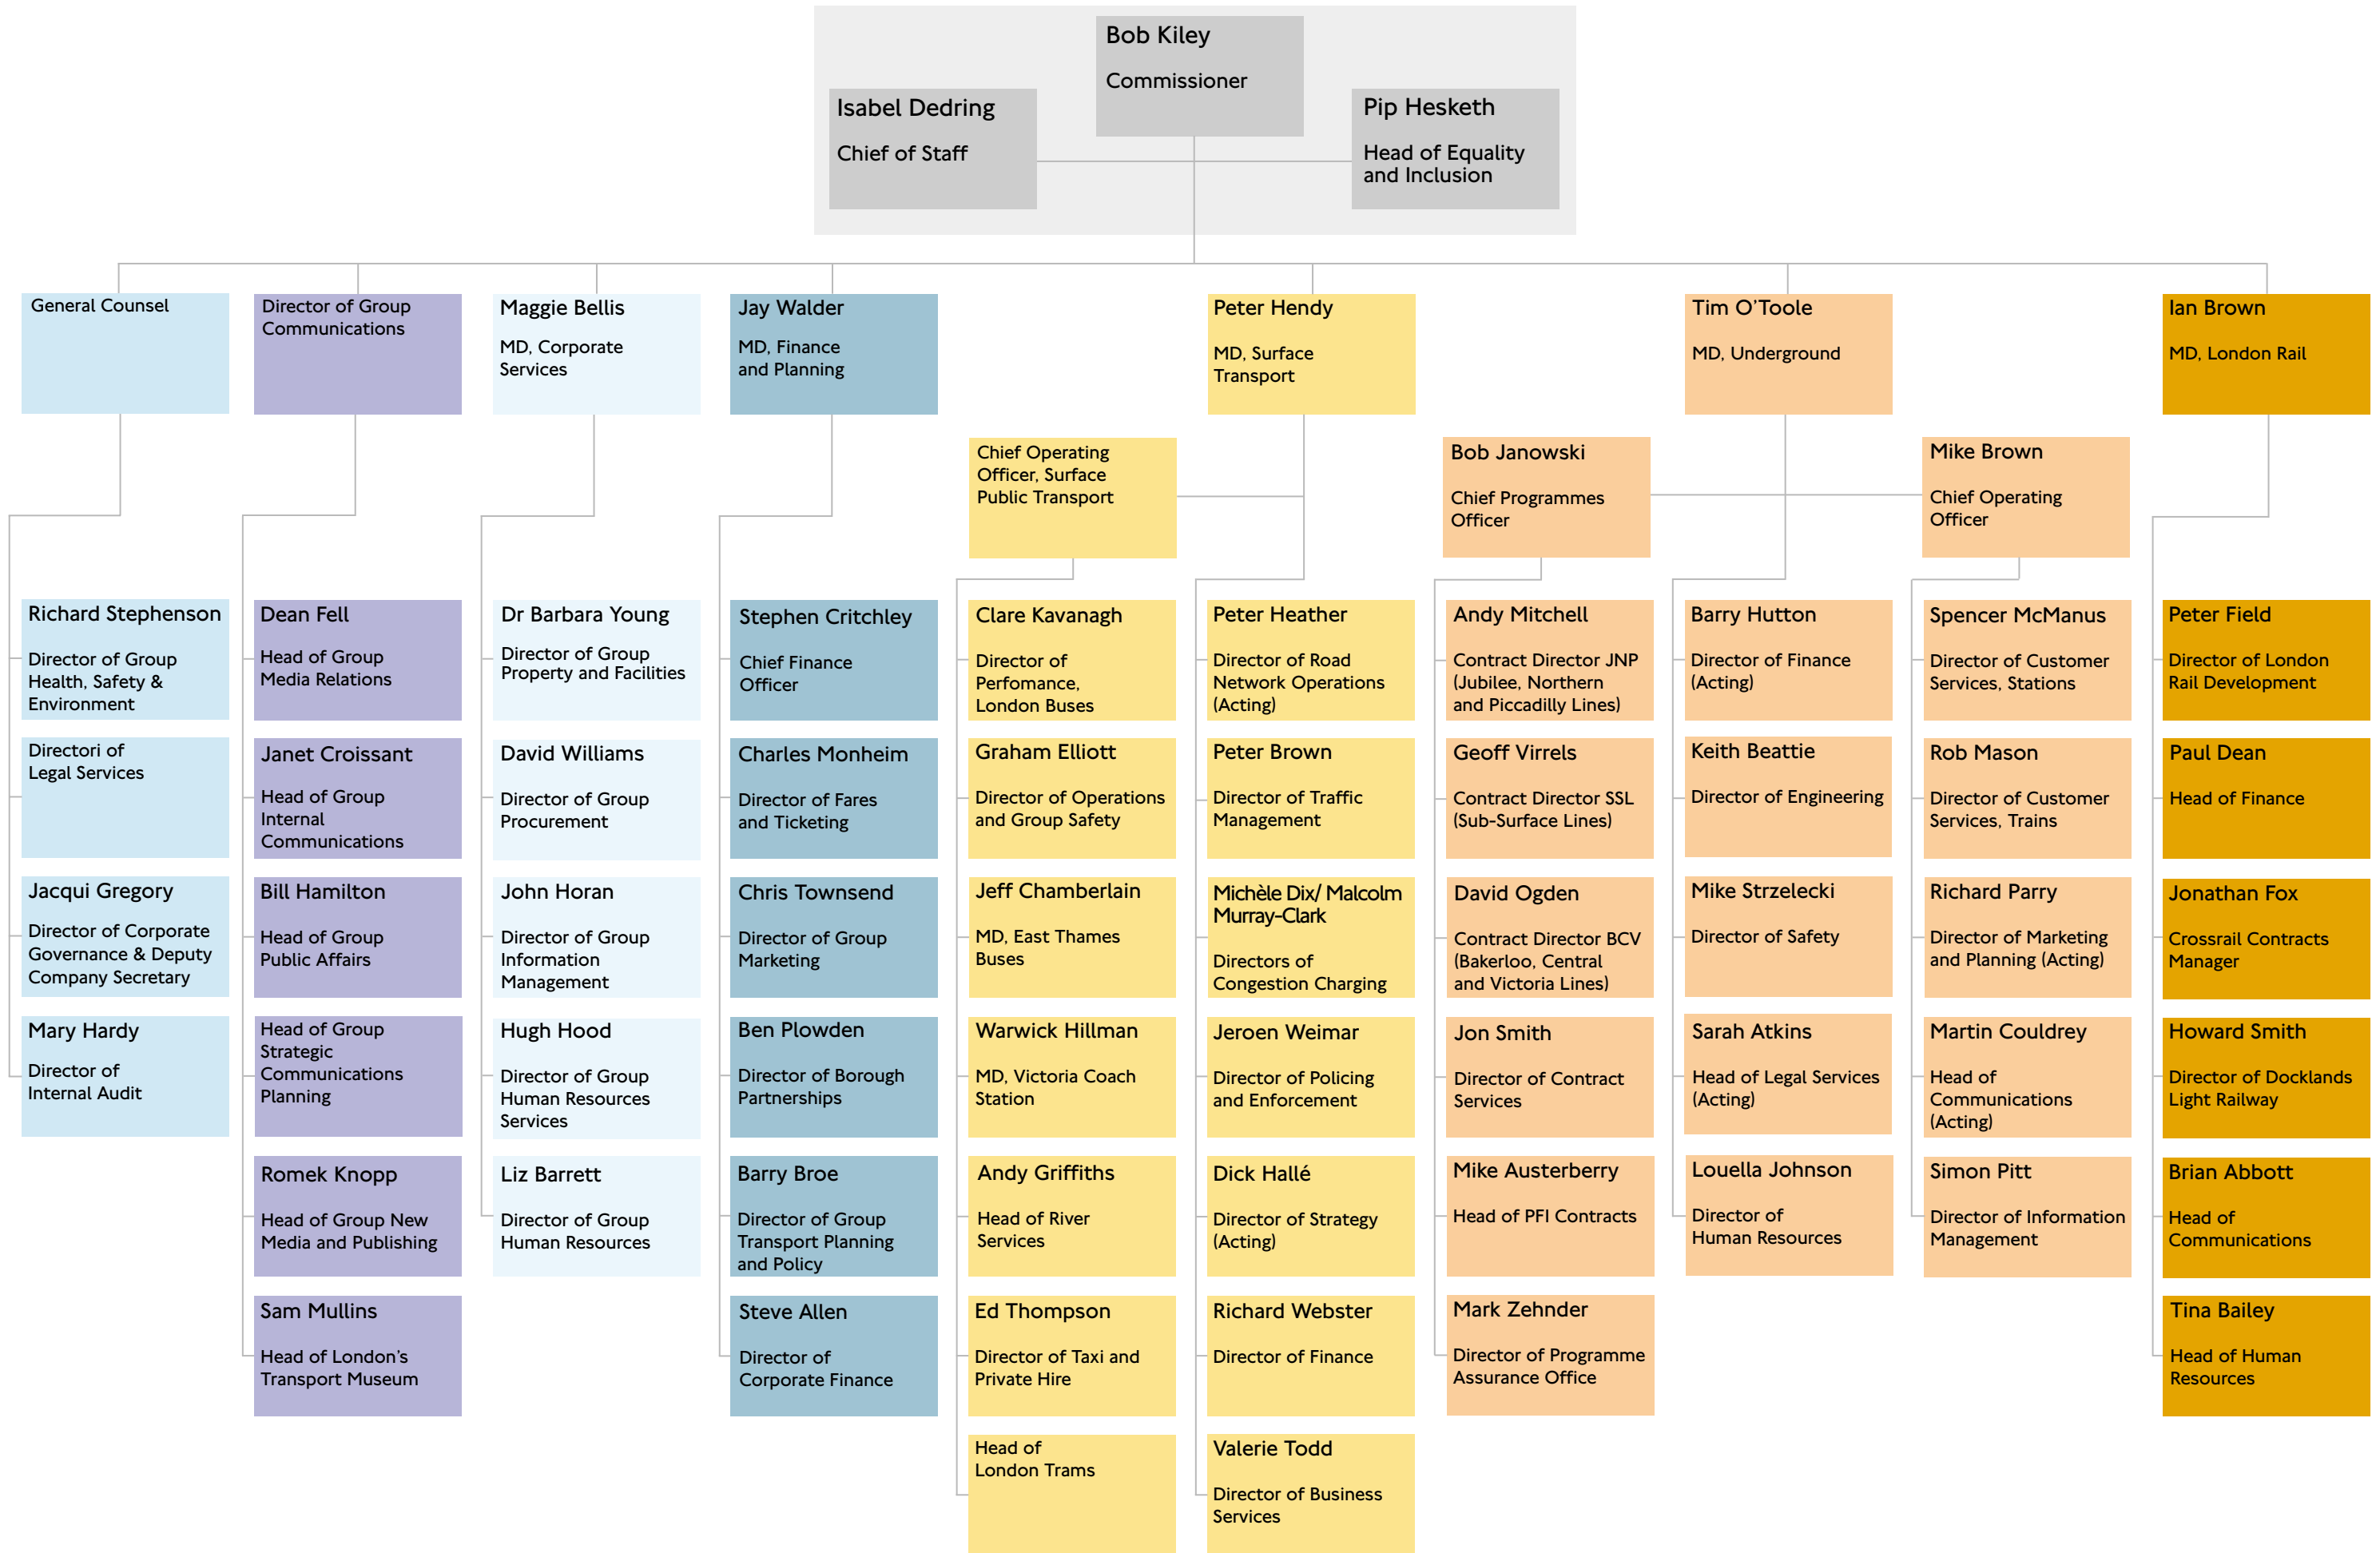

Transport for London

Top level structure

Key